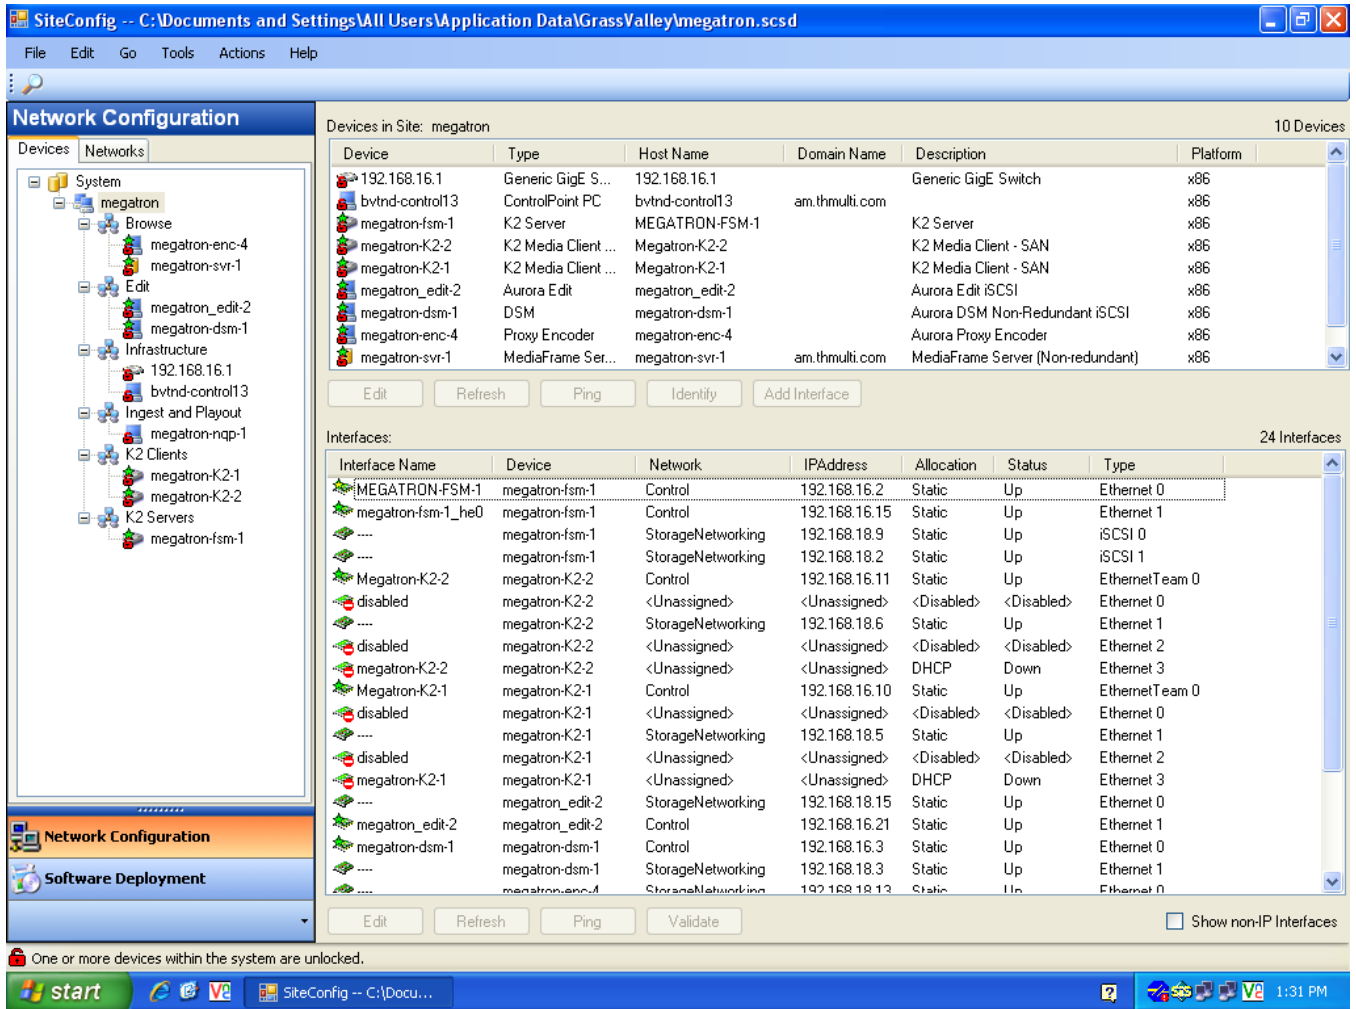

grass valley
A **BELDEN** BRAND

SiteConfig

Network Configuration & Software Deployment

Network Configuration

Devices in Site: megatron 10 Devices

Device	Type	Host Name	Domain Name	Description	Platform
192.168.16.1	Generic GigE S...	192.168.16.1		Generic GigE Switch	x86
bvtn-d-control13	ControlPoint PC	bvtn-d-control13	am.thmulti.com		x86
megatron-fsm-1	K2 Server	MEGATRON-FSM-1			x86
megatron-K2-2	K2 Media Client ...	Megatron-K2-2		K2 Media Client - SAN	x86
megatron-K2-1	K2 Media Client ...	Megatron-K2-1		K2 Media Client - SAN	x86
megatron_edit-2	Aurora Edit	megatron_edit-2		Aurora Edit iSCSI	x86
megatron-dsm-1	DSM	megatron-dsm-1		Aurora DSM Non-Redundant iSCSI	x86
megatron-enc-4	Proxy Encoder	megatron-enc-4		Aurora Proxy Encoder	x86
megatron-svr-1	MediaFrame Ser...	megatron-svr-1	am.thmulti.com	MediaFrame Server (Non-redundant)	x86

SiteConfig from Grass Valley, a Belden Brand, is an application used for remote network configuration and software deployment.

SiteConfig can be used as a standalone tool for planning and system design, even before any devices are installed or cabled. You can define networks, IP addresses, hostnames, interfaces and other network parameters. You can add devices, group devices and modify device roles in the system.

SiteConfig runs on the Control Point PC. As systems are installed and commissioned, it discovers devices, configures their network settings, and manages host files. SiteConfig also manages software installations and upgrades and provides a unified software package with verified compatible versions for deployment across multiproduct systems.