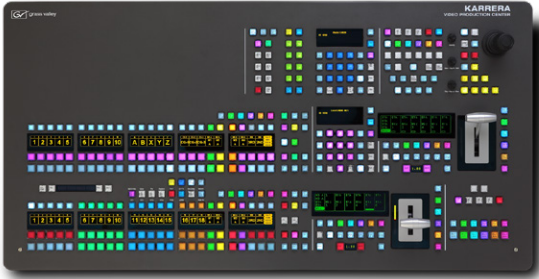

Initial configuration

I/O channels	Compute instance dependent. Consult your Grass Valley representative
Format support	720p, 1080i, and 1080p
Number of M/Es	3
Keys	Up to 18 (6 per M/E)
Key and fill	Linear/Luminance/Chroma
Wipes	Horizontal and Vertical
Animation playback with transparency	Yes
Still PNG/JPG support	Yes
ImageStore	10 channels
2D DPM (with border, edge/corner pinning)	Yes
eMEMs	1,000
Macros	999
Share show files between production engines	Yes
Source definition, labeling and mapping	Yes