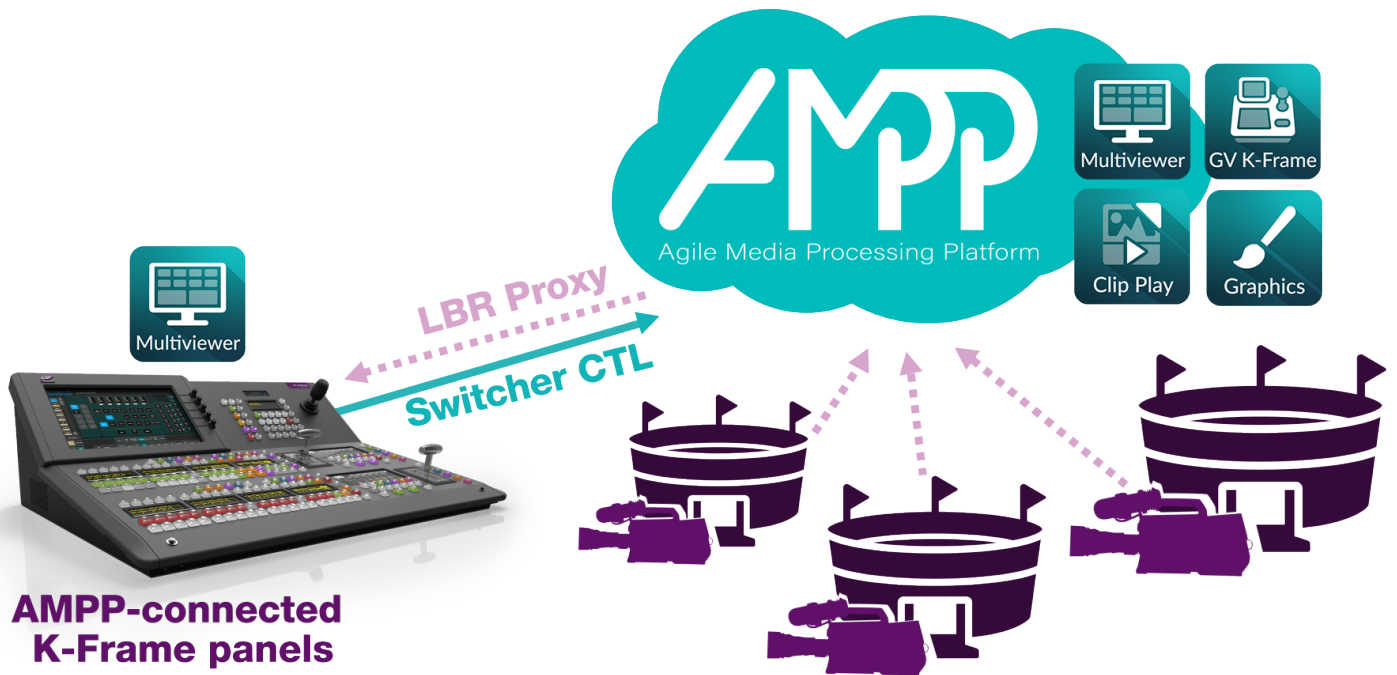

GV K-Frame on AMPP

Grass Valley continues to fulfill its commitment to provide any panel for any engine across its series of video production centers. Kayenne, Karrera, Korona, and KSP control surfaces connect with GV K-Frame on AMPP to provide a simple transition to cloud-based video production. Any panel from the series operates in the same way regardless of the production environment. TDs can get right to work — even transferring show files between AMPP and K-Frame engines.

For many TDs, operating a production switcher is done by muscle memory, knowing a panel so well that it is an automatic extension of the hands while the conscious attention focuses on the incoming video

sources and cues to switch a show. AMPP Production Switcher allows TDs to immediately transfer that intuitive knowledge to cloud-based video production. Button presses and transitions respond without delay, providing the precise control TDs have come to expect from Grass Valley production switchers

With three M/Es and six keyers with 2D DPM per M/E, operators have the creative resources required for professional video production. Stills and animations with fill/key including transparency also provide a polished production look. Those looks are easy to create and store with hundreds of eMEMs and Macros available for recall at the touch of a button with the familiar Grass Valley feel.

AMPP-connected K-Frame panels