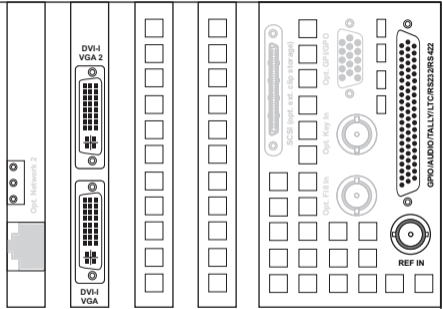

Mouse

Keyboard

USB

Serial 1

Network 1

USB

This device complies with part 15 of the FCC rules. Operation is subject to the following two conditions:
(1) This device may not cause harmful interference and (2) this device must accept any interference received, including interference that may cause undesired operation.