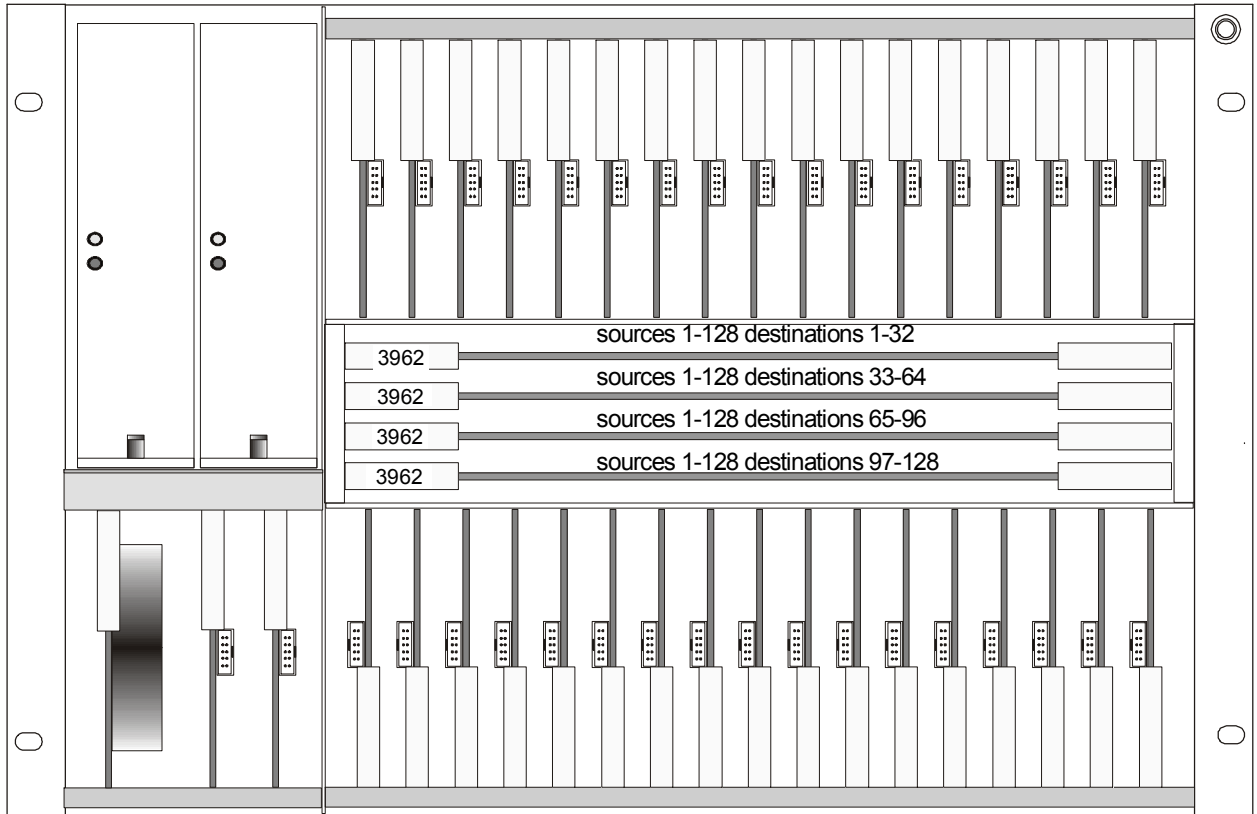

1.1 The 3962 3G Crosspoint Card

The 3962 3G crosspoint card fits into a Sirius 4U or 7U frame and provides 128x32 crosspoints for routing any digital signals up to 3 Gb/s. This crosspoint card will therefore work in conjunction with the Sirius 3G, HD, SDV and AES cards, as well as the analogue converter, or 'hybrid' cards. Routers may be constructed to function in a mixed analogue/digital environment, with eight-channel modularity.

1.1.1 4U Frame

The location and function of 3962 crosspoint cards in a 4U frame are as follows:

SIRIUS 3G crosspoint cards

1.1.2 7U Frame

The location and function of 3962 crosspoint cards in a 7U frame are as follows:

There are no user adjustments or settings on the 3962 card. LED indications show the presence of the three power rails. All power rails are derived from the 48V Sirius PSUs and converted locally. On the 3962 card, one converter supplies 3.3V and 2.5V and the other supplies 1.2V. There are four test points, 0V, 1.2V, 2.5, and 3.3V. If necessary, check rails and LED's.

On the 3908 card, one converter supplies 3.3V and 2.5V and the other supplies 1.2V. There are four test points, 0V, 1.2V, 2.5, and 3.3V. If necessary, check rails and LED's.

The location and function of 3969 crosspoint cards in a 16U frame are as follows: