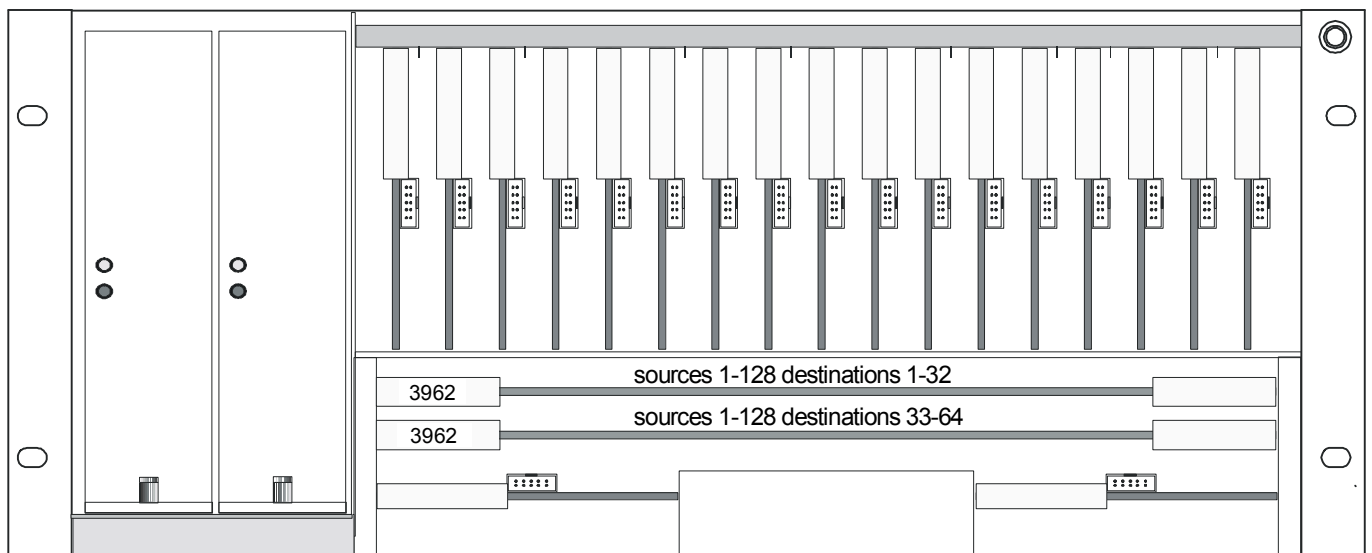

1 4U & 7U Frames

1.1 The 3962 3G Crosspoint Card

The 3962 3G crosspoint card fits into a Sirius 4U or 7U frame and provides 128x32 crosspoints for routing any digital signals up to 3 Gb/s. This crosspoint card will therefore work in conjunction with the Sirius 3G, HD, SDV and AES cards, as well as the analogue converter, or 'hybrid' cards. Routers may be constructed to function in a mixed analogue/digital environment, with eight-channel modularity.

1.1.1 4U Frame

The location and function of 3962 crosspoint cards in a 4U frame are as follows: