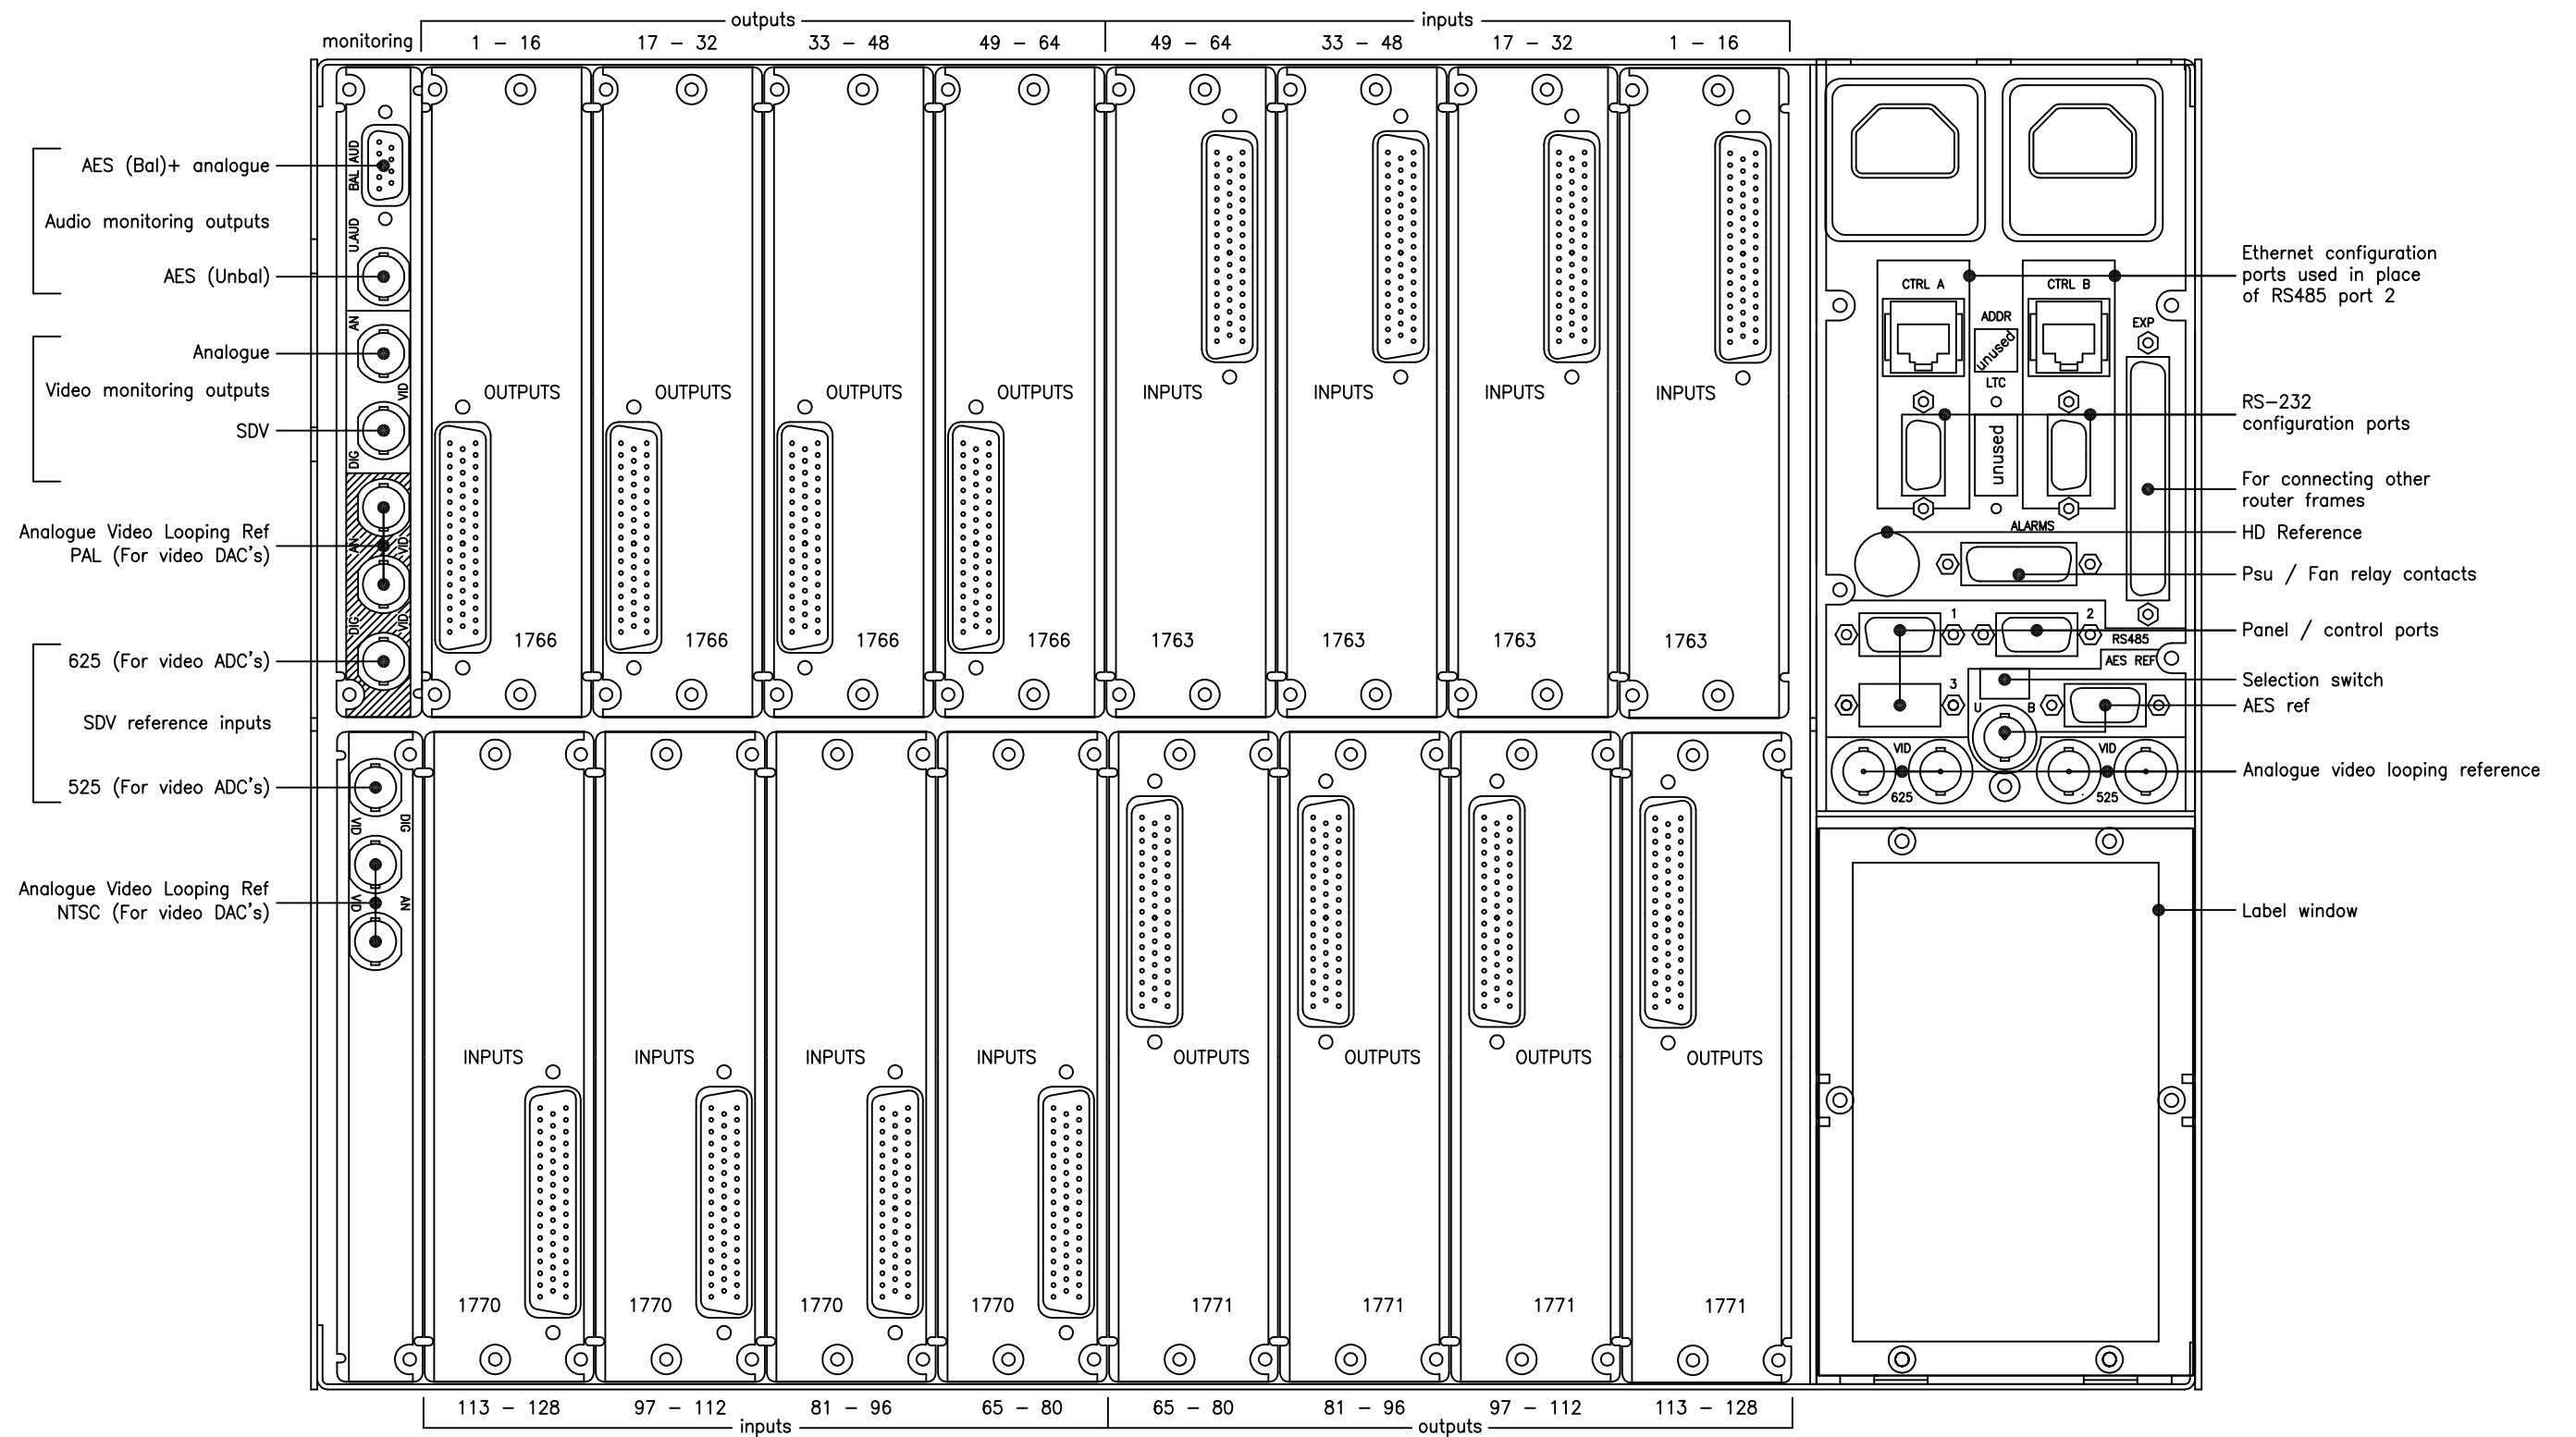

DO NOT SCALE DRAWING !

ACAD FILE NAME
653760-sht1-3

ISS MOD NO		THIRD ANGLE PROJECTION	TOLERANCES UNLESS STATED:- 1 ± 0.4 1.0 ± 0.13 DIA +0.13 -0 ANGLES ±1°	DRN RM	PRO-BEL LIMITED	
DATE		ALL DIMENSIONS IN MILLIMETRES		CHK	TITLE	SIRIUS 7U REARVIEW (BNCS)
3 21299260803				APP	FINISH	-
1 120933160902				DATE	MATERIAL	-
2 P200832010103				16.09.02		
						DRG NO 653760 SHT1

NOTE:
 Input connectors are Plugs on equipment.
 Output connectors are Sockets on equipment.

DO NOT SCALE DRAWING !

ACAD FILE NAME
 653760-sht2-3

ISS MOD NO		THIRD ANGLE PROJECTION	TOLERANCES UNLESS STATED:-	DRN	RM	PRO-BEL LIMITED		
1	12/09/33		1 ± 0.4	CHK		TITLE	SIRIUS 7U REARVIEW (AES D-TYPES)	
2	20/01/03		1.0 ± 0.13	APP		FINISH	-	
3	26/08/03		DIA +0.13 -0	DATE	16.09.02	MATERIAL	-	
			ANGLES ±1°					
							DRG NO	653760 SHT2